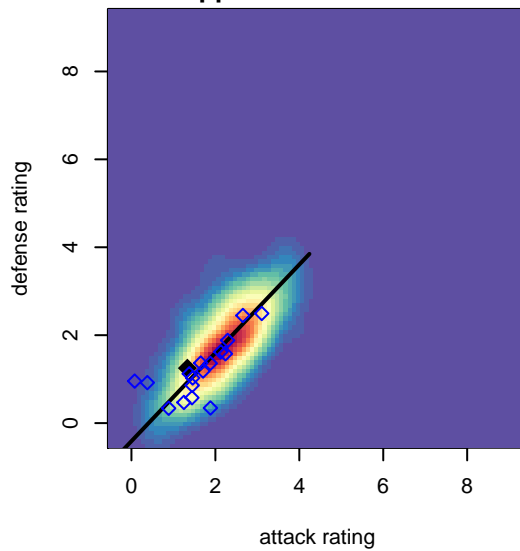

**attack and defense rating
relative to others at age
and all opponents in last 13 months**