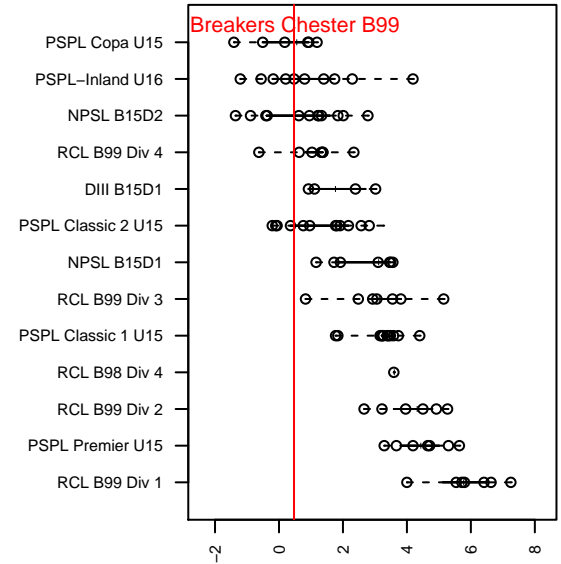

**attack and defense rating
relative to others at age
and all opponents in last 13 months**